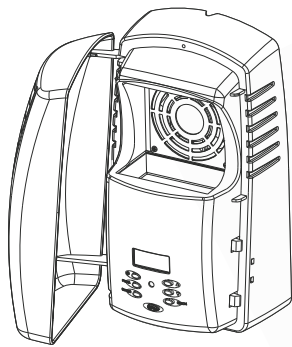

Which V-AIR® SOLID+ refill is for me?

• Forest Glade •

With matching notes of:

Floral

+

Amber

+

Woody